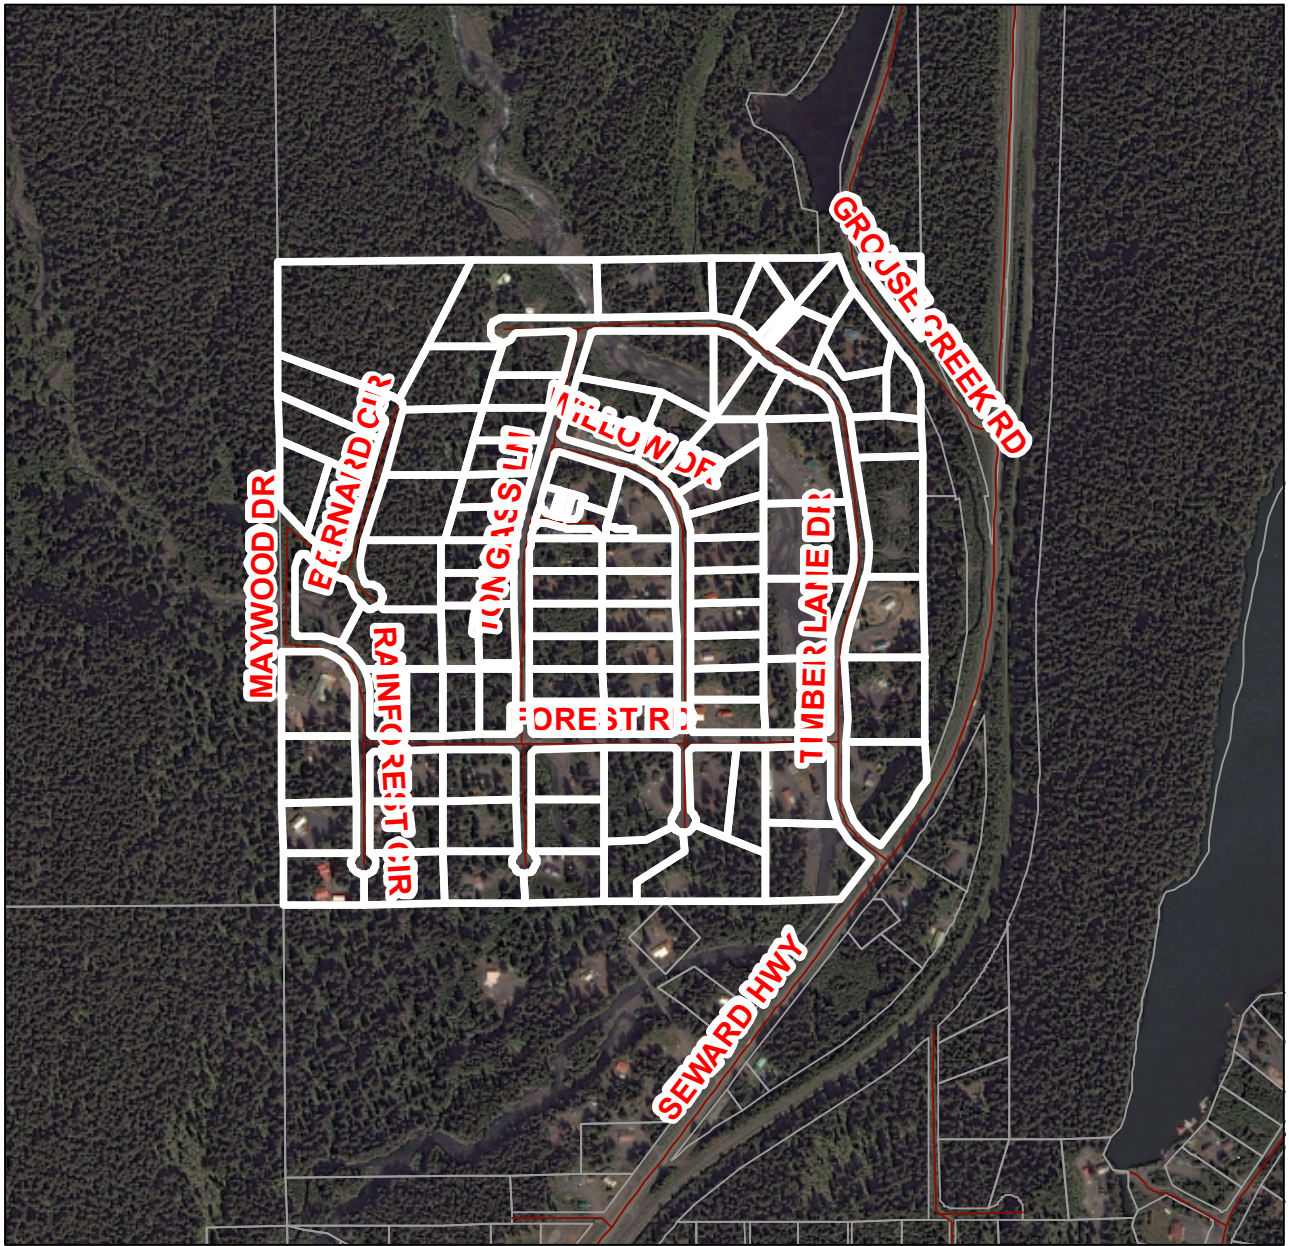

OLD MILL SUBDIVISION Near Seward Alaska

0 330 660 1,320 Feet