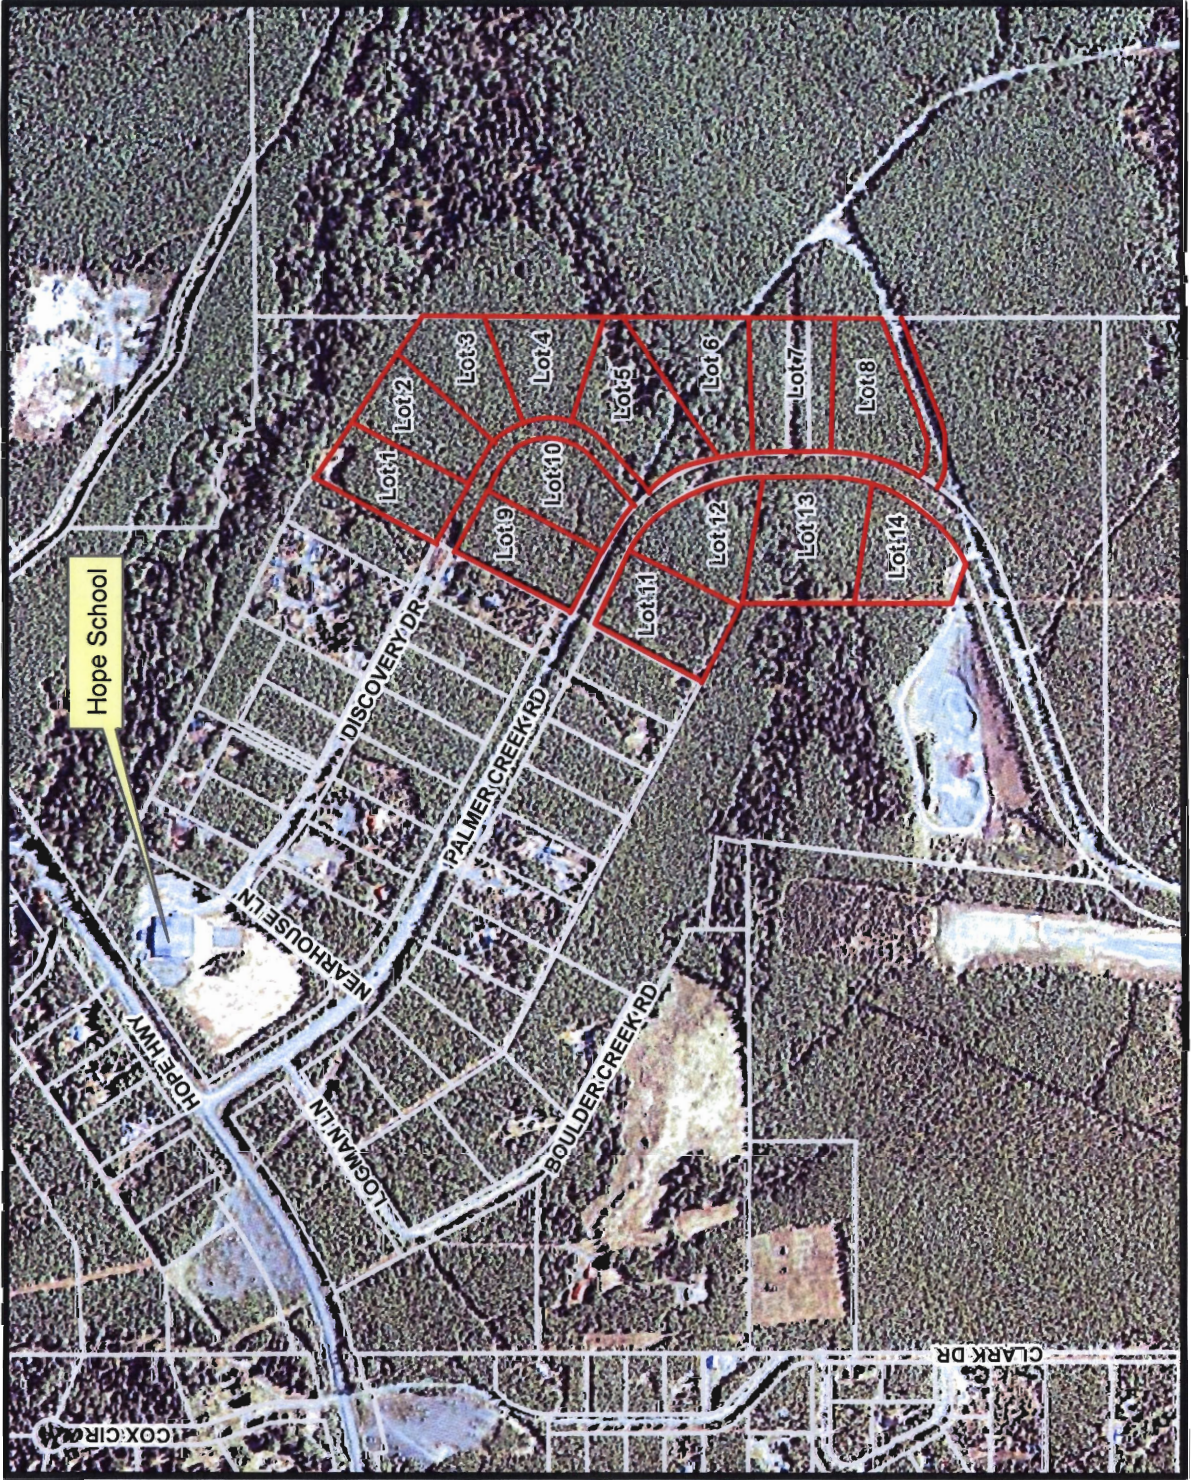

Kenai Peninsula Borough
Local Option Zone Application

Proposed
"PERCY HOPE"
R-M, Mixed Residential Local Option Zoning District

Legend

- PARCELS
- PROPOSED LOCAL OPTION ZONE

The information depicted hereon is a graphical representation only of best available sources. The Kenai Peninsula Borough assumes no responsibility for any errors on this map. Created 6/5/09

Kenai Peninsula Borough
Local Option Zone Application

Proposed
"DISCOVERY PARK"
R-M, Mixed Residential Local Option Zoning District

Legend

- PARCELS
- PROPOSED LOCAL OPTION ZONE

The information depicted hereon is a graphical representation, only of best available sources. The Kenai Peninsula Borough assumes no responsibility for any errors on this map. Created 7/14/09

0 225 450 900 Feet