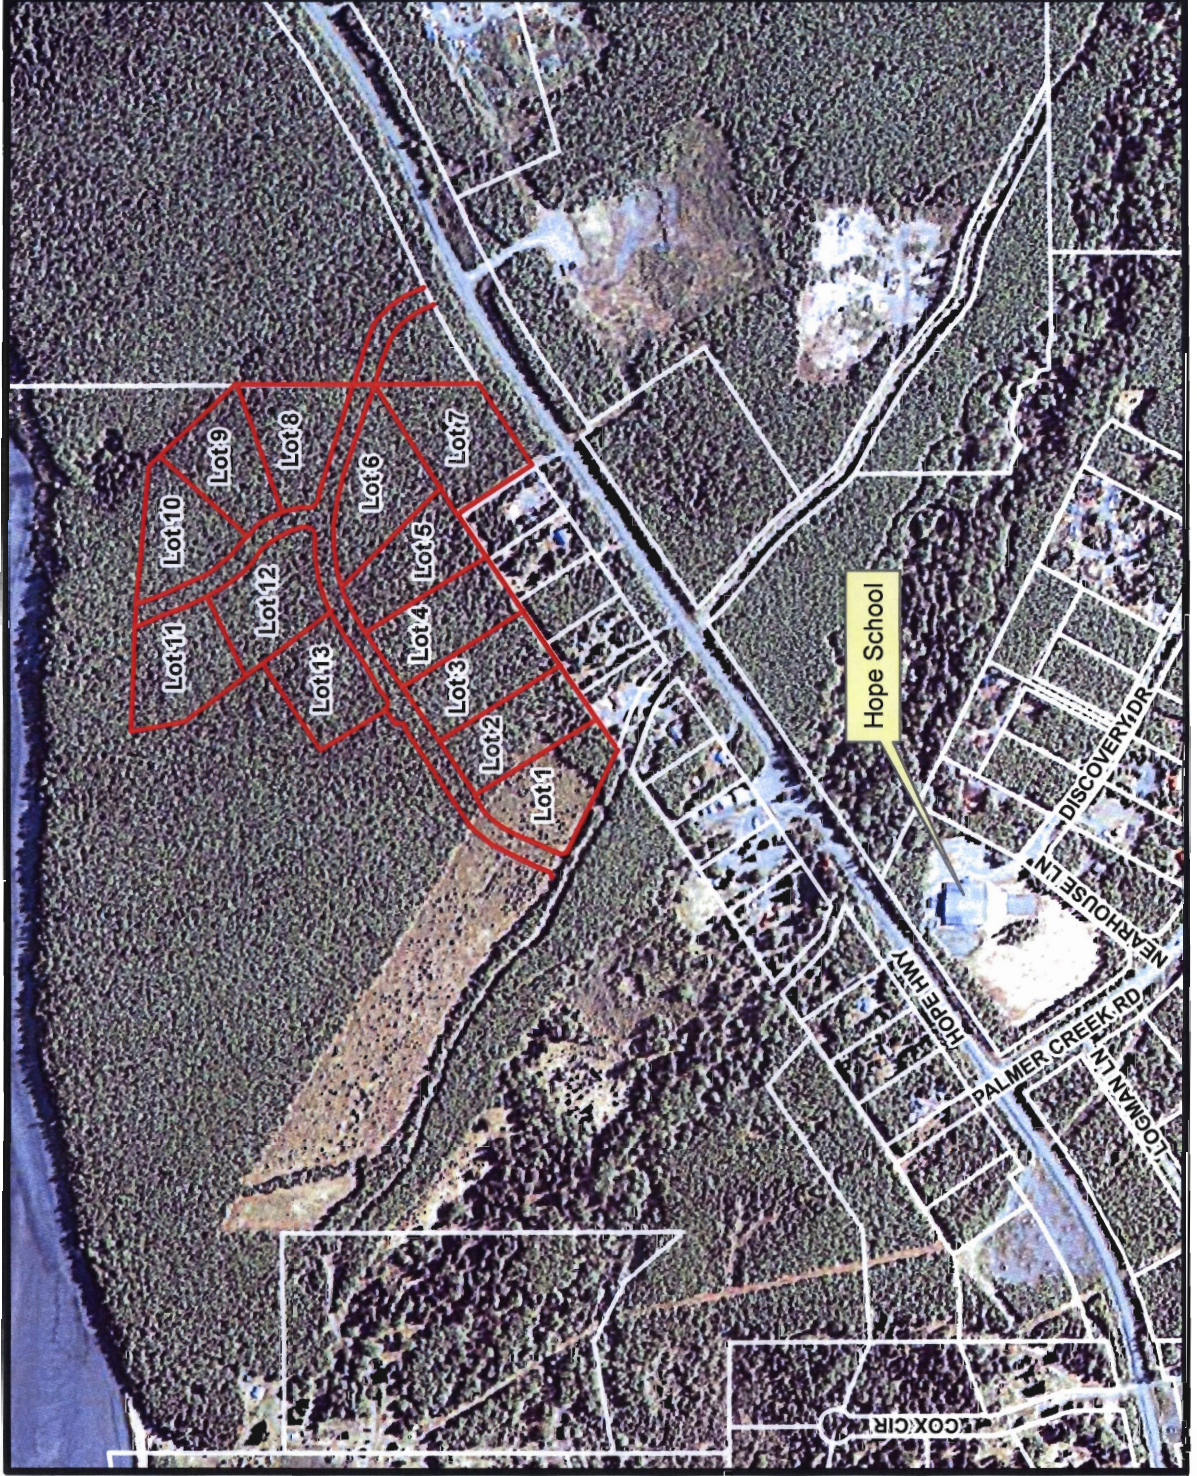

Kenai Peninsula Borough
Local Option Zone Application

Proposed
"PERCY HOPE"
R-M, Mixed Residential Local Option Zoning District

Legend

- PARCELS
- PROPOSED LOCAL OPTION ZONE

The information depicted hereon is a graphical representation only of best available sources. The Kenai Peninsula Borough assumes no responsibility for any errors on this map. Created 6/5/09

Kenai Peninsula Borough
Local Option Zone Application

Proposed
"DISCOVERY PARK"
R-M, Mixed Residential Local Option Zoning District

Legend

- PARCELS
- PROPOSED LOCAL OPTION ZONE

The information depicted hereon is a graphical representation, only of best available sources. The Kenai Peninsula Borough assumes no responsibility for any errors on this map. Created 7/14/09

0 225 450 900 Feet