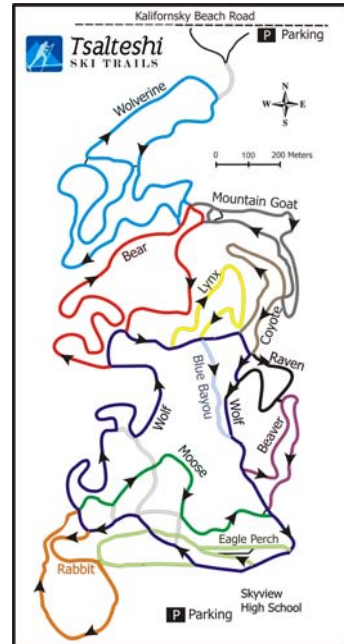

Tsalteshi Trails Association Fact Sheet (8-1-2009)

Trail Location: Between Kalifornsky Beach Road and Skyview High School
 Length: 9 miles, 15 kilometers (4 km lighted)
 Years of Operation: 20 years
 Land Ownership: KP Borough, 10 year lease to the Tsalteshi Trails Association
 Primary uses: Winter: Cross Country skiing, snowshoeing
 Summer: running, walking, mountain biking, dog walking
 Members: 401
 Peak Season use: 100-200 skiers per day
 Non-member use: Non-members are allowed to use the trails

School cross country ski or running teams that practice at the trails:

- Soldotna High School
- Kenai Central High School
- Skyview High School
- Cook Inlet Academy
- Soldotna Middle School
- Kenai Middle School