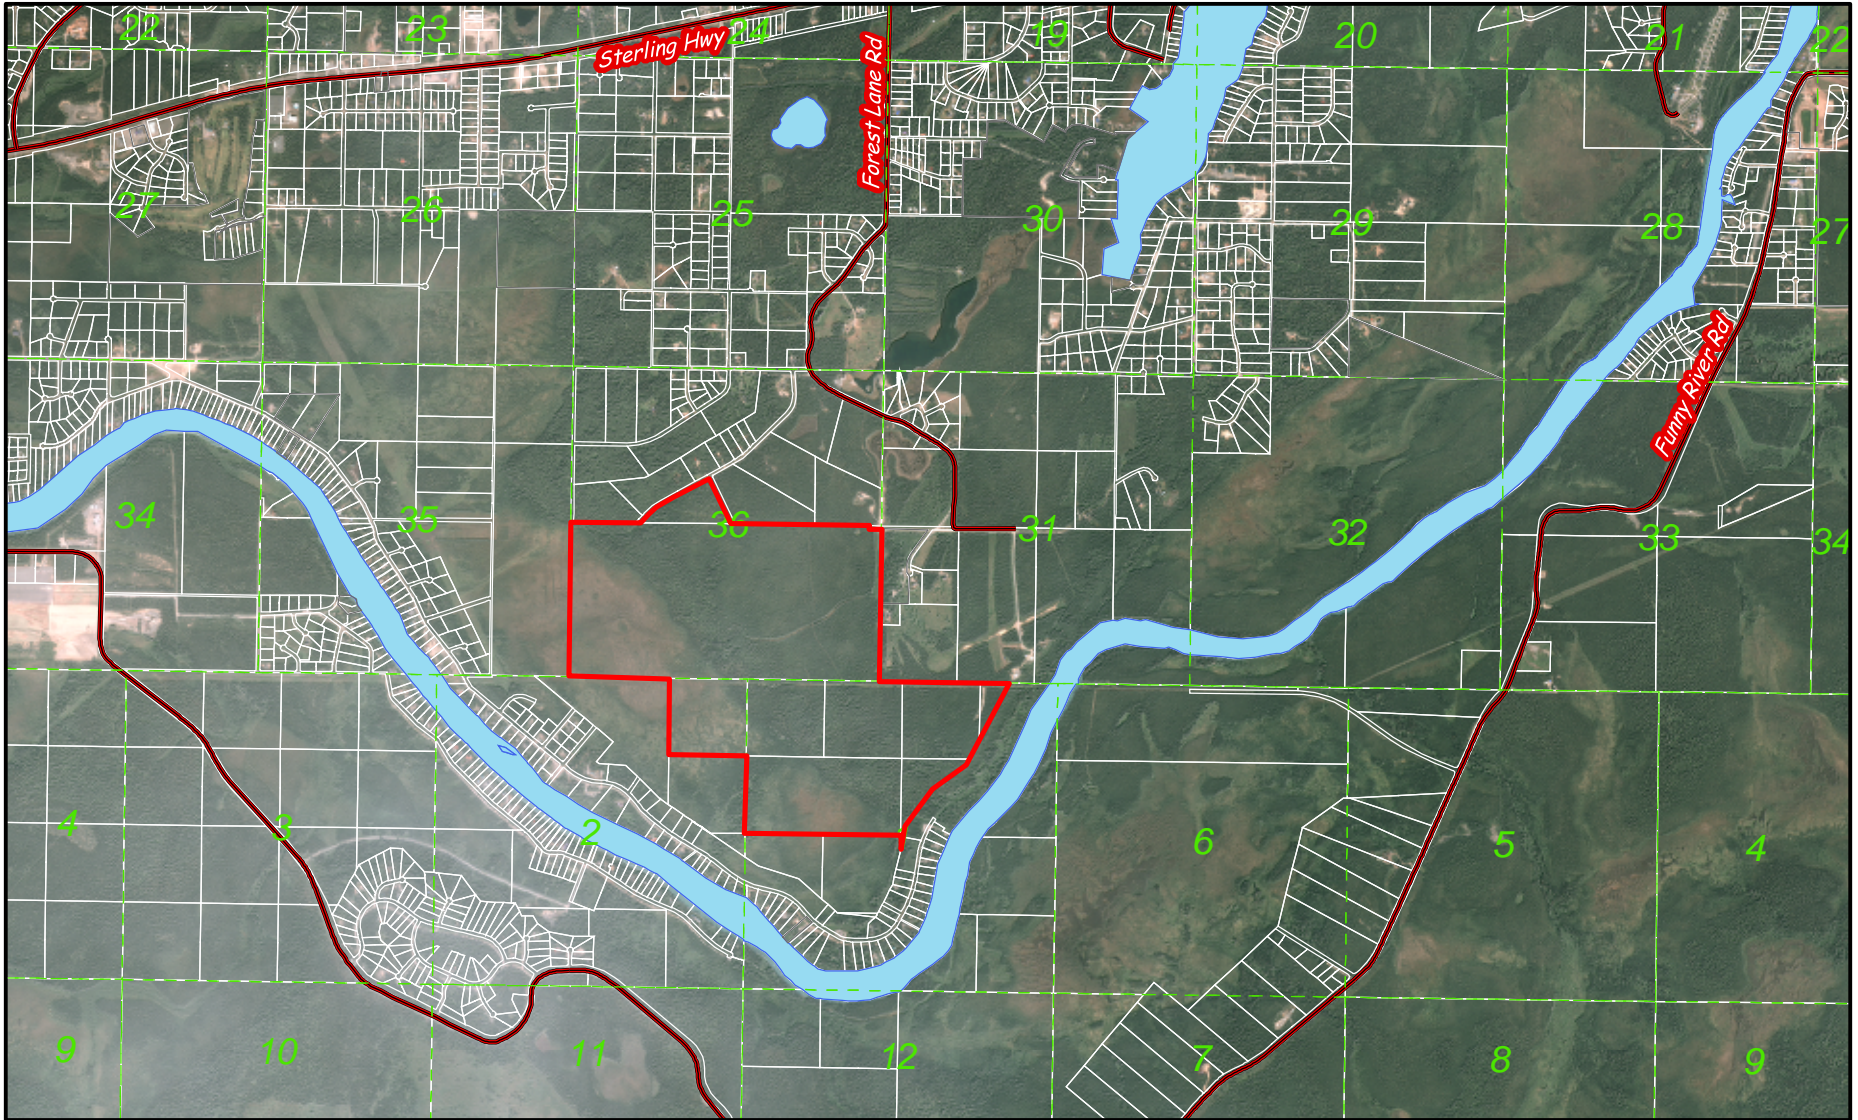

# Vicinity of proposed *Grande View Heights One* LOZ

**Legend**

- Parcels
- Property owned by Salamatof Native Assoc., Inc.
- Water
- Section Lines

This subdivision is being created in phases, the proposed LOZ would include all parcels in phase one. As of July 21, Grande View Heights Phase 1 Subdivision was awaiting final approval. As the subdivided lots are not yet included in the GIS parcel inventory, please refer to the attached plat copy of GVH Phase 1 for exact LOZ parcels and boundary.