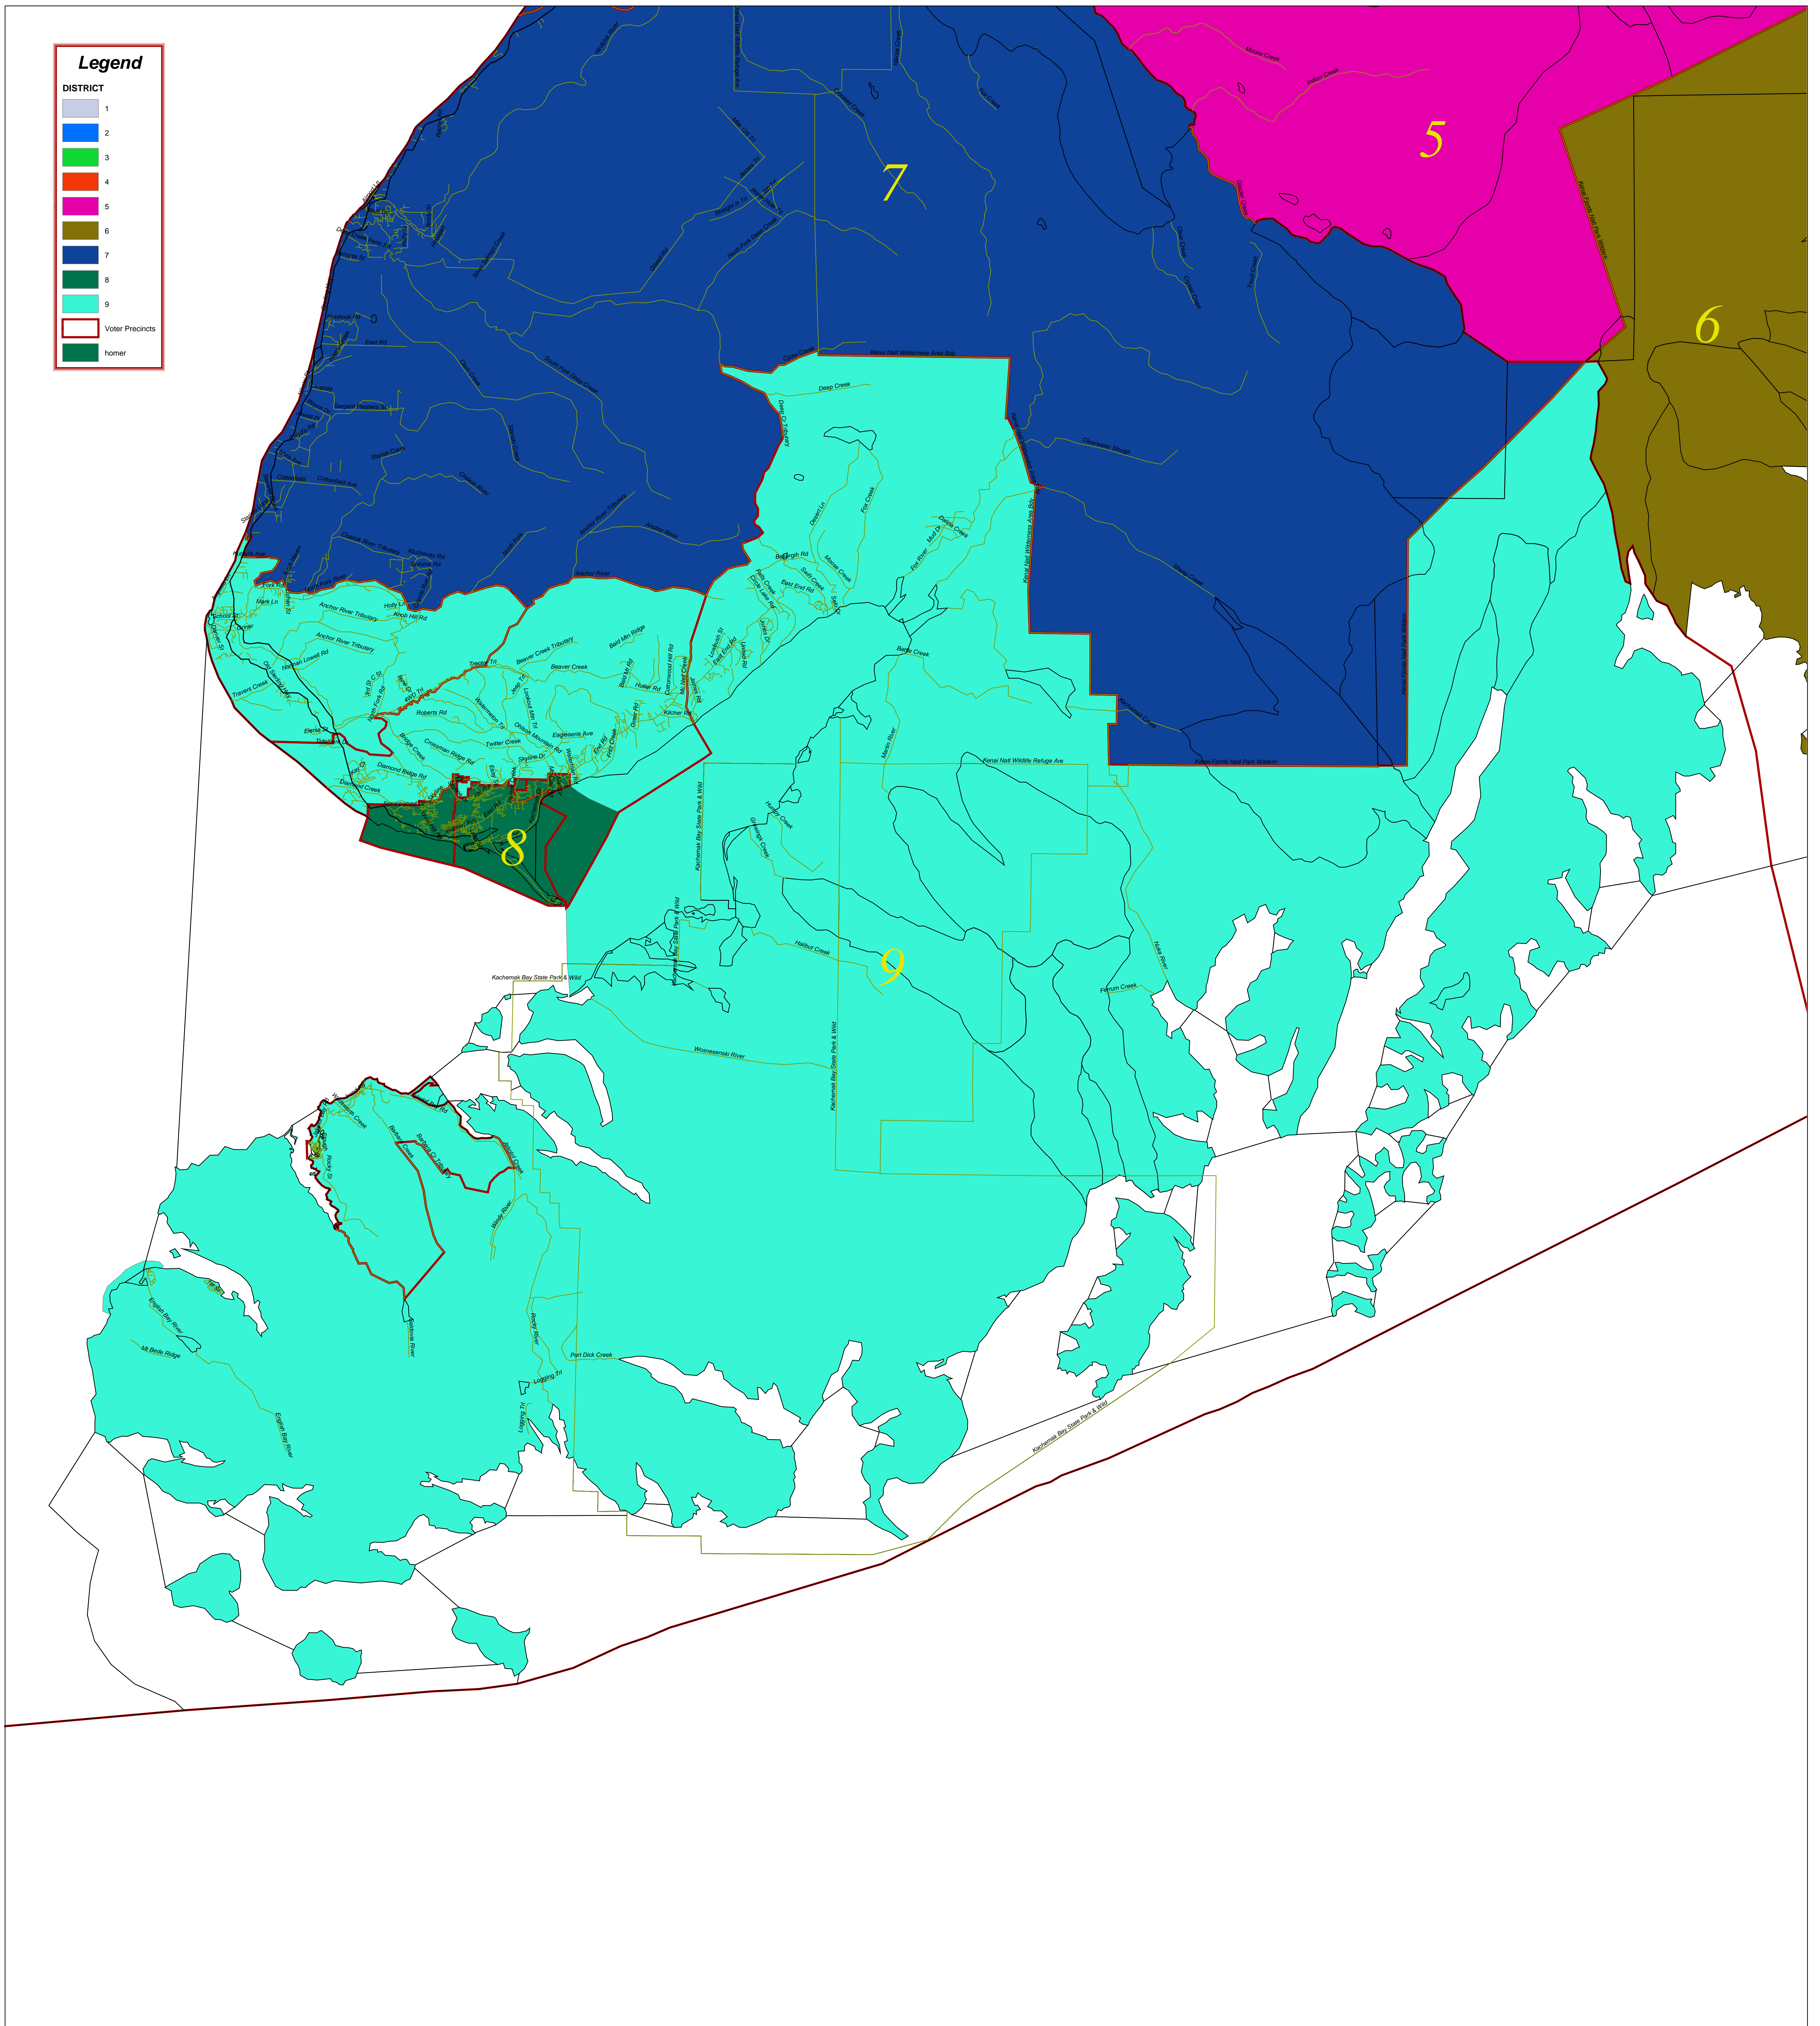

Legend

DISTRICT

- 1
- 2
- 3
- 4
- 5
- 6
- 7
- 8
- 9

 Voter Precincts
 Homer

The information depicted hereon is for a graphical representation only of best available sources. The Kenai Peninsula Borough assumes no responsibility for any errors on this map.

Kenai Peninsula Borough
GIS Division

Assembly District 9

March 28, 2002