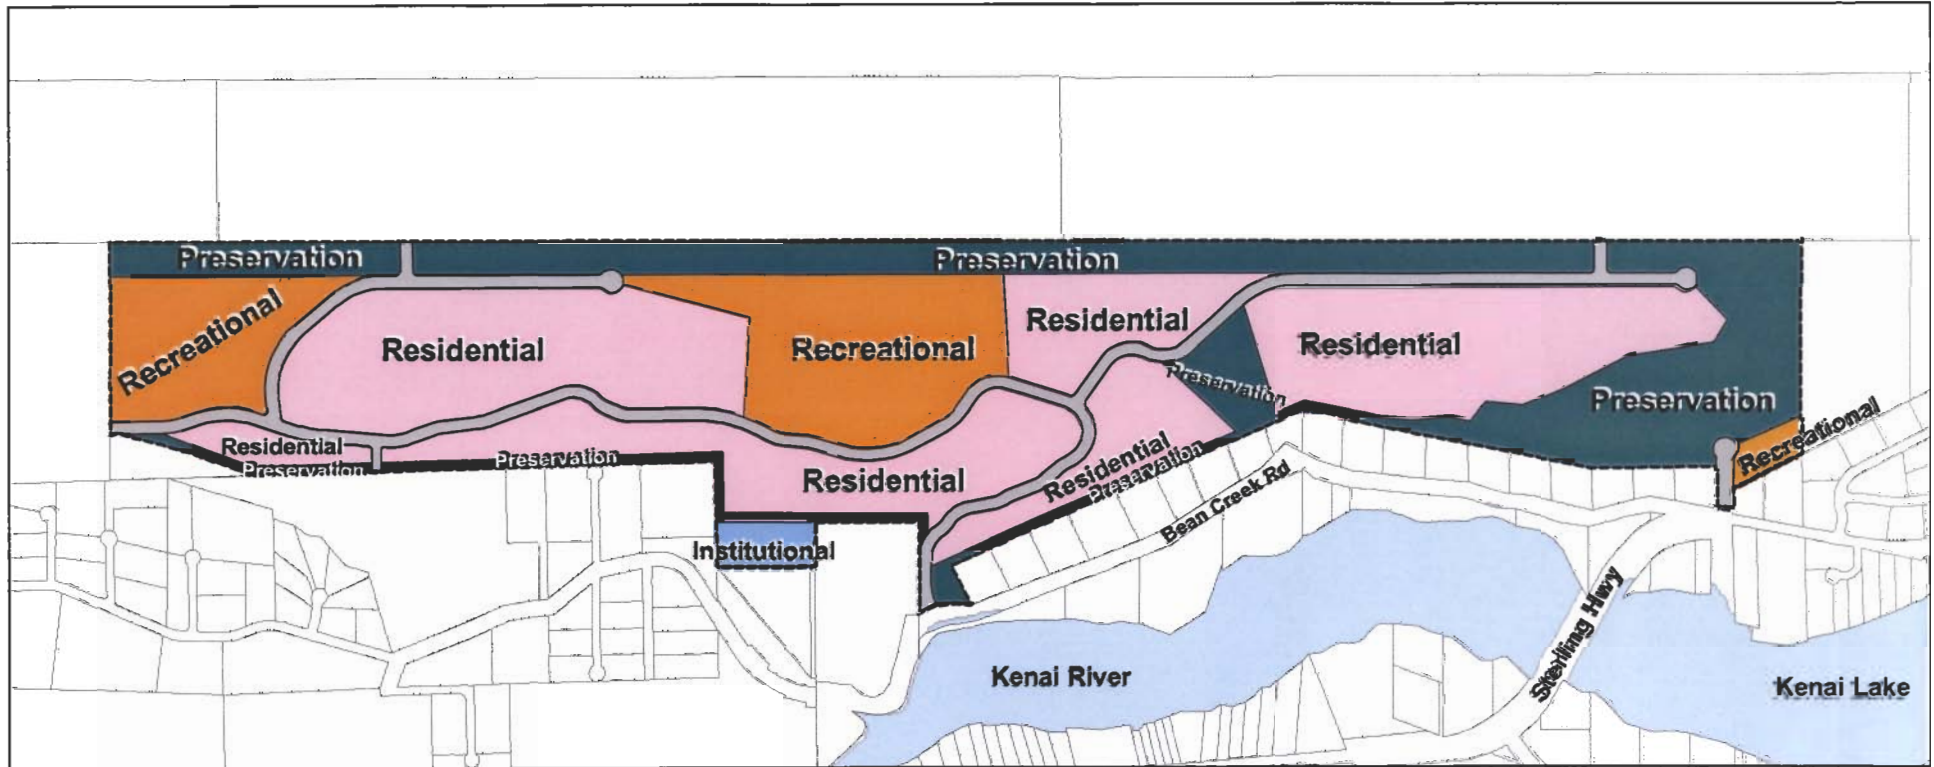

# Attachment A

## Proposed Reclassification Scheme Cooper Landing: Bean Creek Area

**Legend**

 Proposed Classification Boundary

The information depicted hereon is for a graphical representation only of best available sources.  
The Kenai Peninsula Borough assumes no responsibility for any errors on this map.

## Existing Classifications of Cooper Landing Bean Creek Area

**Legend**  
----- Proposed Reclassification Boundary

The information depicted hereon is for a graphical representation only of best available sources.  
The Kenai Peninsula Borough assumes no responsibility for any errors on this map.